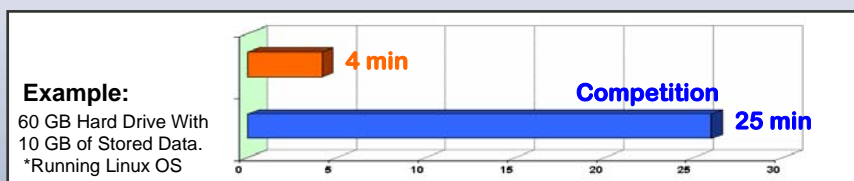

High Speed Duplication Functions

The Ninja is among the world's fastest HDD duplicators. It boasts 2 - 4 GB/min max copy speed and Data-Only Copy functions for any Operating System.

HDD Interface	SATA-I/II Native,* ATA/IDE Native, * Write Block for Suspect/Master Hard Drive
HDD Ports	Suspect (Master): 1 Target:1
HDD Compatibility	Any Manufacturer's HDD up to SATA – 144 PB Max., ATA (EIDE) 144 PTB Max.
HDD Interface Mode	Any IDE mode (ATA PIO0~2/UDMA0~6 mode). SATA I / II (300MB/s interface speed compatible)
HD Power Control	Adjustable Voltage +5V+/-5% (3.3V) , +12V+/-8%
AC Power	AC100~240V 50/60Hz (less than 2A)
Dimensions	W27 x D23 x H5 (mm)
Weight	2.4 lbs
Option	Adapters available for ATA HDD (3.5", 2.5", 1.8", 1"), SATA (2.5 inch)

Specifications subject to change without notice

Product Includes

- Ninja Main Unit
- AC Power Cable (G-100)
- Hard Drive (HD) Power Cable (Y-7110) (x2)
- ATA (EIDE) Interface Cable (Y-7030) (x2)
- SATA Interface Cable (Y-7050) (x2)
- 3.5 <-> 2.5 HDD Interface conversion PKG (J-6003) (x2)
- DC Connector Pullout Jig (Y-9030)
- PC Cover removal Jig
- PC Host Control Software (CD)

For information, contact us at

Starmount Ltd
25-27 Churchill Way Lomeshaye Ind. Estate
Nelson, Lancashire, BB9 6RT
Tel: +44(0) 1282 619365
Fax: +44(0)1282 611658

1 gigabyte = 1,000,000,000 bytes. Total capacity and speed vary depending on Hard Drive. Patent pending on mirror technology.

*Ask about our carry case option with accessories

www.starmount.co.uk