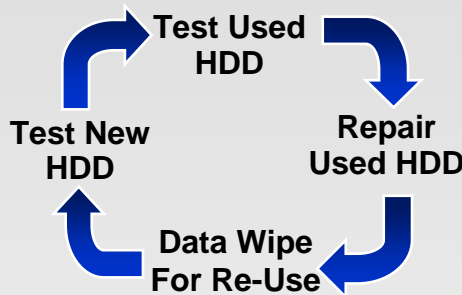

- **SMART Tests**  
Test raw HDD SMART attributes for accurate integrity evaluation
- **Manufacturer Tests**  
Full range of test functions from 120 sec. to 120 min. according to manufacture specs
- **Bad Sector Repair**  
'Mask' or 'Clip' bad sectors to repair bad sectors and prolong HDD lifespan
- **HPA On/Off Control**  
Set/remove HPAs with 1 fast & easy function. Gain access to hidden areas and clip HDD capacity